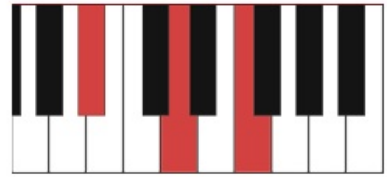

64 F

Musical notation for measures 64-67. Measure 64 has an F chord. Measures 65-67 are empty staves.

Chord fingering - Piano

F

Am

Bb

C

Dm