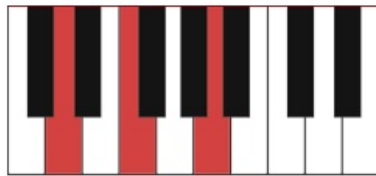

64 F

Musical notation for measures 64-67. Measure 64 has an F chord. Measures 65-67 are empty staves.

Chord fingering - Piano

F

Am

Bb

C

Dm