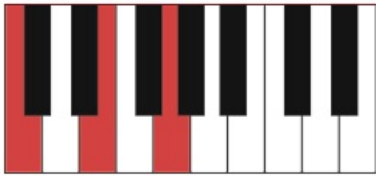

64 F

Musical notation for measures 64-67. Measure 64 has an F chord. Measures 65-67 are empty staves.

Chord fingering - Piano

F

Am

Bb

C

Dm