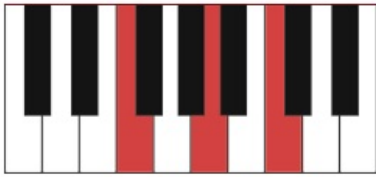

Chord fingering - Piano

F