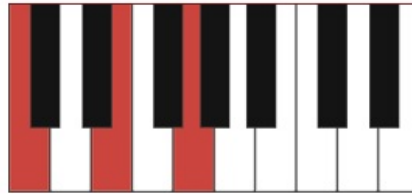

Chord fingering

C⁵

G⁵

Am⁷

F

C

C^{maj7}

G^(add11)

F^(sus2)

G^(sus4)