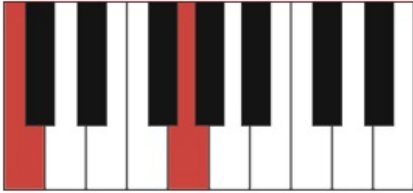

Chord fingering

C⁵