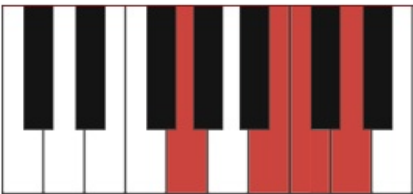

Chord fingering

C⁵

G⁵

Am⁷

F

C

C^{maj7}

G^(add11)

F^(sus2)

G^(sus4)