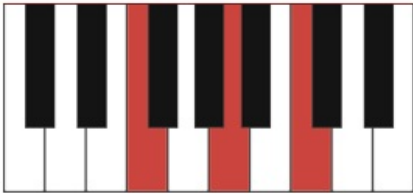

Chord fingering

C⁵

G⁵

Am⁷

F

C

C^{maj7}

G^(add11)

F^(sus2)

G^(sus4)