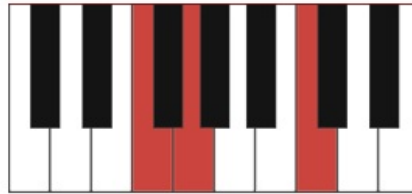

Chord fingering

C⁵

G⁵

Am⁷

F

C

C^{maj7}

G^(add11)

F^(sus2)

G^(sus4)